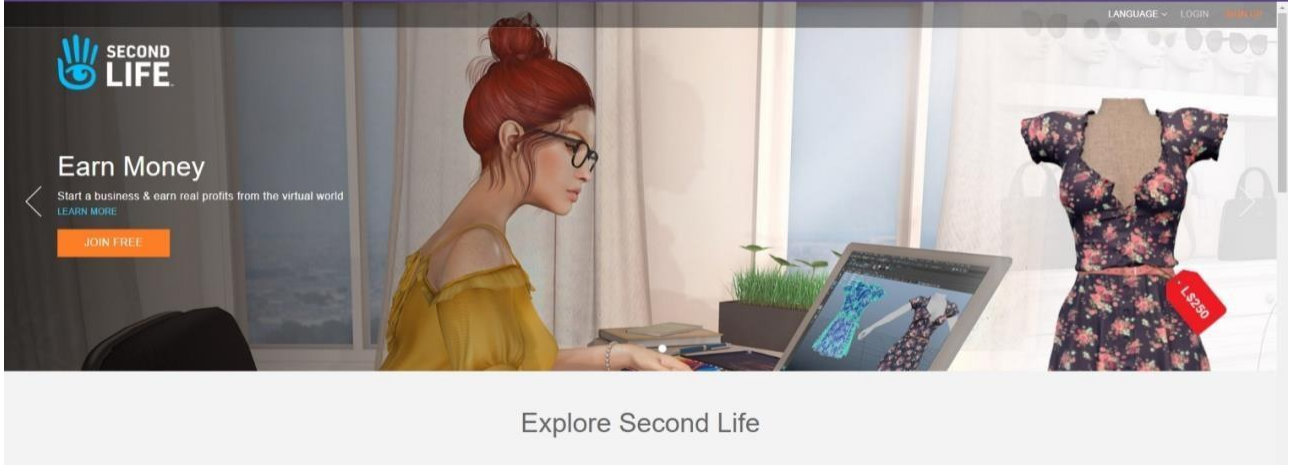

تعليمات الوصول إلى جزيرة المعرفة التابعة لجامعة أونينتونو على السكوند لايف

الخطوة 1 اكتب في متصفحك عنوان الويب: www.secondlife.com للاتصال بموقع **Second life**، **أنضمم مجاني** انقر لتصبح عضواً في SL وقم بإنشاء (الصورة الرمزية الخاصة بك).

(الرسم 1)

الخطوة 2 أدخل اسمك ولقبك (حتى يعرف الأستاذ من أنت حقاً) إذا لم يكن الاسم متاحاً ، فقم بإدخال اسم **N.Surname** (مقسمين بنقطة) املاً بعناية ولا تنس كلمة المرور التي أدخلتها.